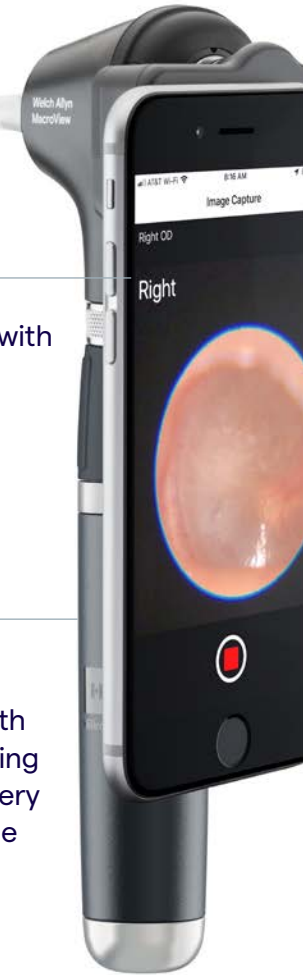

Hillrom™

LET US CHANGE YOUR VIEW

WELCH ALLYN® MACROVIEW® PLUS OTOSCOPE

- Long-lasting LED illumination
- Digitally-capable to capture and share images
- Works with all Welch Allyn 3.5 V power sources
- Five-year warranty

3X LARGER VIEWING AREA

Standard
Otoscope

Welch Allyn MacroView®
Plus Otoscope

TAKE A CLOSER LOOK AT THE VALUE MACROVIEW PLUS ADDS

Pair the MacroView otoscope with Welch Allyn LumiView™ Clear Single-Use Ear Specula for brighter views

Save and share ear images with the MacroView Plus device when combined with our iExaminer® SmartBracket™ and iExaminer Pro App

The new Lithium Ion Plus Power Handle optimizes both MacroView otoscopes, staying bright over the life of a battery charge with no color change when dimmed, unlike with halogen lamps